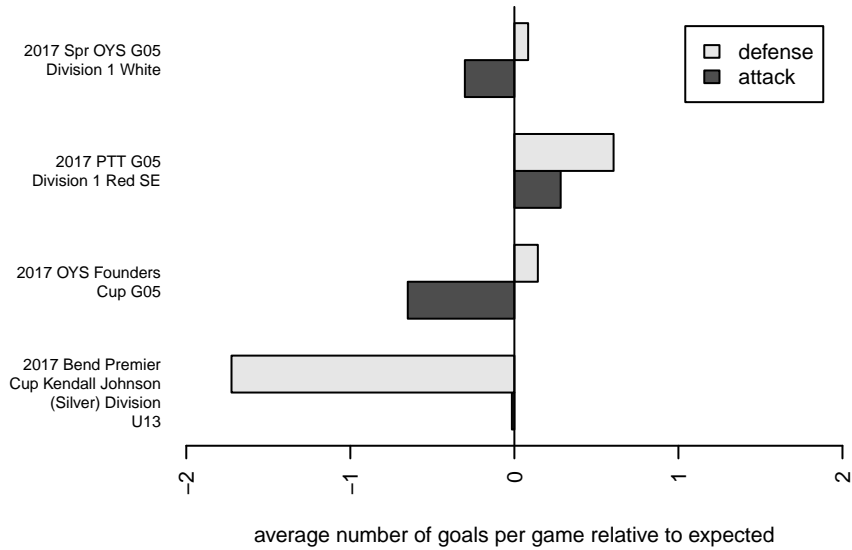

Performance relative to 13 month average