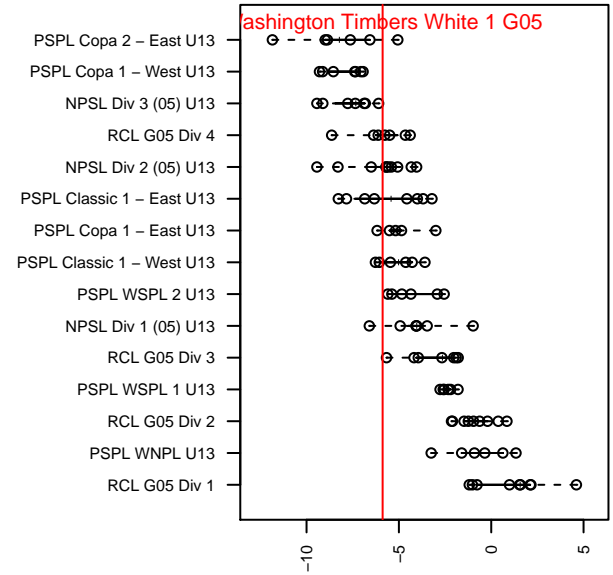

**attack and defense rating
relative to others at age
and all opponents in last 13 months**