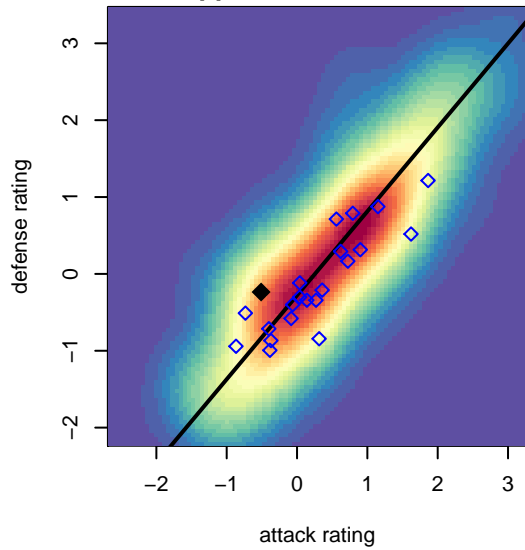

**attack and defense rating
relative to others at age
and all opponents in last 13 months**