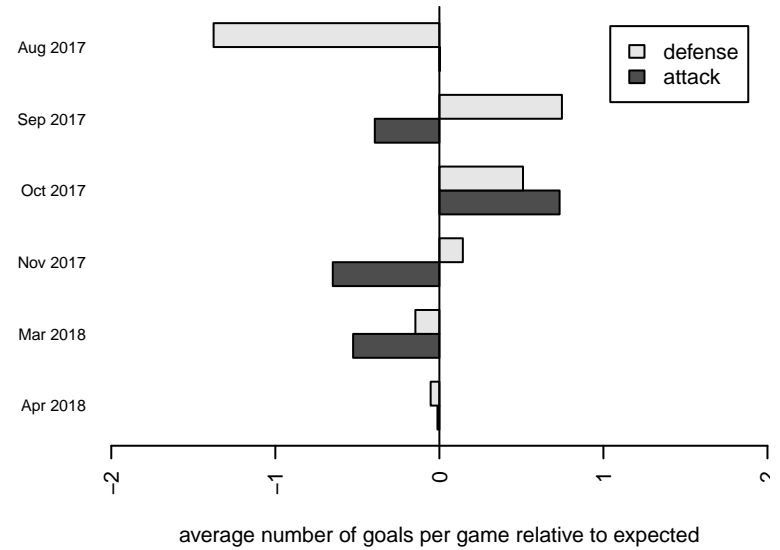

Performance relative to 13 month average