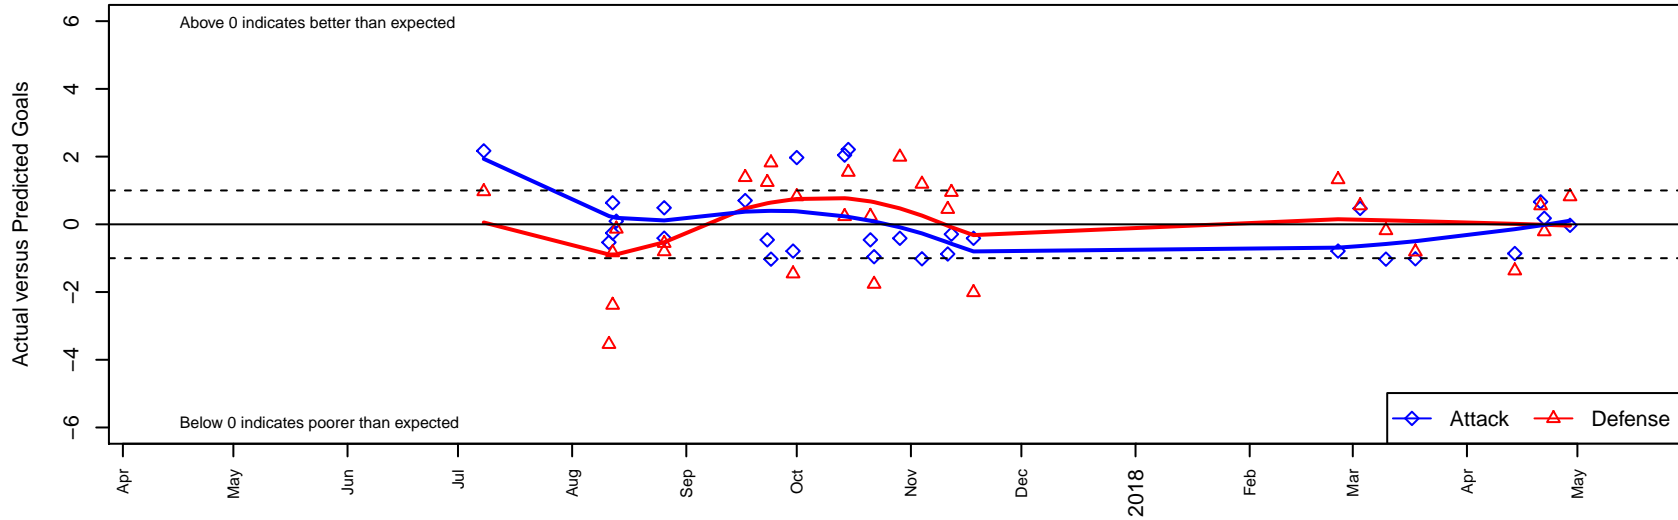

Washington Timbers White 1 G05

Washington Timbers
 Vancouver, WA
 G05 total strength=692
 attack=0.6 defense=0.79
 fall league = PTT G05 Div 1 Red SE
 spr league = Spr OYS G05 Div 1 White

alt names used:
 WA Timbers 05G White 1
 WA Timbers 05G White 1
 WASHINGTON TIMBERS FC 05G WHITE 1
 WASHINGTON TIMBERS G05 WHITE 1
 WASHINGTON TIMBERS G05 WHITE 1 (USA)
 WA Timbers 05G White 1

Venues played:
 2017 PCU Summer Classic Black
 2017 Bend Premier Cup Kendall Johnson (Silver)
 2017 Summer Slam Gold
 2017 PTT G05 Division 1 Red SE
 2017 OYS Founders Cup G05
 2017 Spr OYS G05 Division 1 White

Washington Timbers White 1 G05
 Dots are actual minus expected GF (blue circles) and GA (red triangles).
 Blue line is smoothed change in attack strength. Red is smoothed change in defense strength.

**attack and defense variance (black dot)
relative to other teams
and top 10 in region**