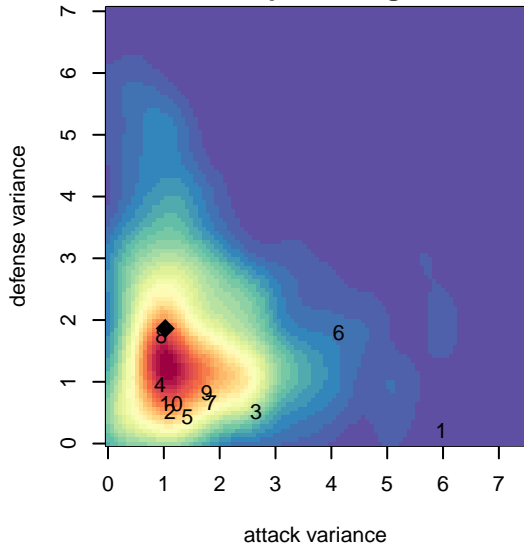

Washington Timbers White 1 G05

Washington Timbers
 Vancouver, WA
 G05 total strength=692
 attack=0.6 defense=0.79
 fall league = PTT G05 Div 1 Red SE
 spr league = Spr OYS G05 Div 1 White

alt names used:
 WA Timbers 05G White 1
 WA Timbers 05G White 1
 WASHINGTON TIMBERS FC 05G WHITE 1
 WASHINGTON TIMBERS G05 WHITE 1
 WASHINGTON TIMBERS G05 WHITE 1 (USA)
 WA Timbers 05G White 1

Venues played:
 2017 PCU Summer Classic Black
 2017 Bend Premier Cup Kendall Johnson (Silver)
 2017 Summer Slam Gold
 2017 PTT G05 Division 1 Red SE
 2017 OYS Founders Cup G05
 2017 Spr OYS G05 Division 1 White

Washington Timbers White 1 G05
 Dots are actual minus expected GF (blue circles) and GA (red triangles).
 Blue line is smoothed change in attack strength. Red is smoothed change in defense strength.

**attack and defense variance (black dot)
relative to other teams
and top 10 in region**